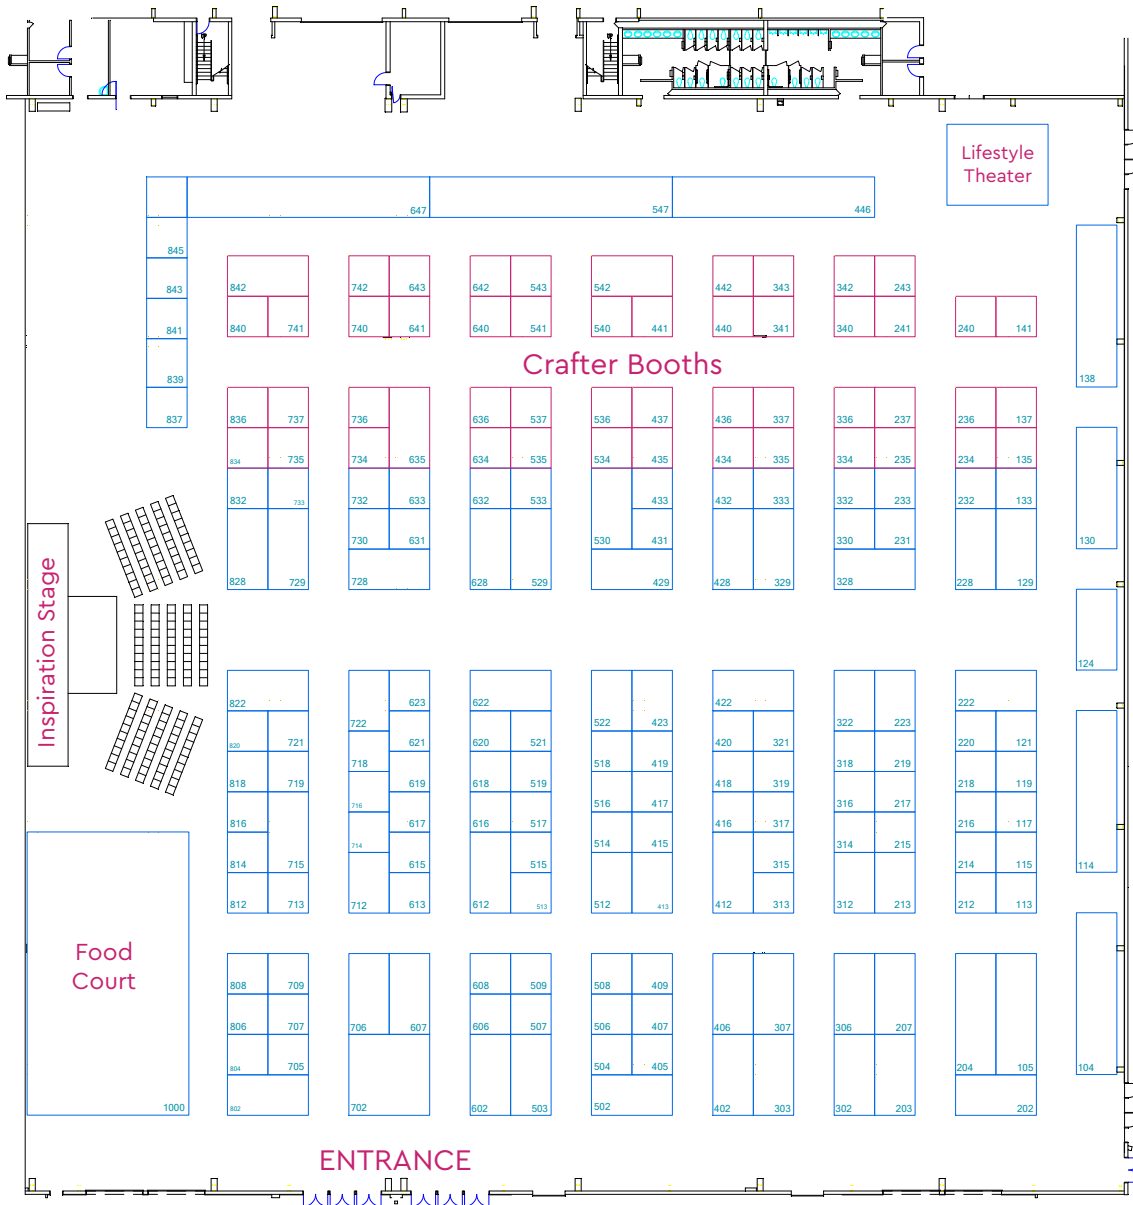

SALT LAKE WOMEN'S SHOW

SEPTEMBER 7 – 8, 2018 | MOUNTAIN AMERICA EXPO CENTER

PRICING:

VENDOR BOOTHS

10x10 Inline \$699

10x10 Corner \$799

10x15 Shopping Booths \$999

CRAFTER BOOTHS

(hand made products only)

10x10 Crafter Inline \$399

10x10 Crafter Corner \$499

*Booth spaces do NOT include tables, chairs, electricity, or WIFI, but can be purchased additionally from Modern Display

To purchase a space please go online to saltlakewomensshow.com or call: